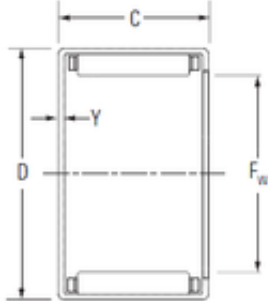

RRK rolamento CORP.

KOYO MJ-14121 roulements à aiguilles

Bearing No. MJ-14121

Size	22.225x28.575x19.05 mm
Bore Diameter	22.225 mm
Outer Diameter	28.575 mm
Width	19.05 mm
Fw	22.225 mm
D	28.575 mm
C	19.05 mm
Weight	0.028 Kg
Basic dynamic load rating (C)	17.88 kN
Basic static load rating (C0)	27.18 kN
(Grease) Lubrication Speed	9700 r/min
Bearing No.	MJ-14121
Y(max)	1.02
Cr	17.88
C0r	27.18
Cu	4.20
Grease lub.	9700
Oil lub.	15000
(Refer.) Mass(kg)	0.028
Mounting inner ring	IR-1012(1)

MJ-14121 Bearing 2D drawings and 3D CAD models